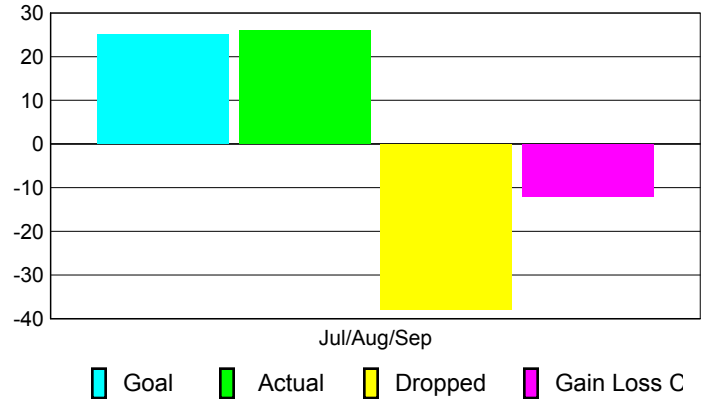

Membership Results 2010-2011

Goal, New, Dropped, Gain/Loss